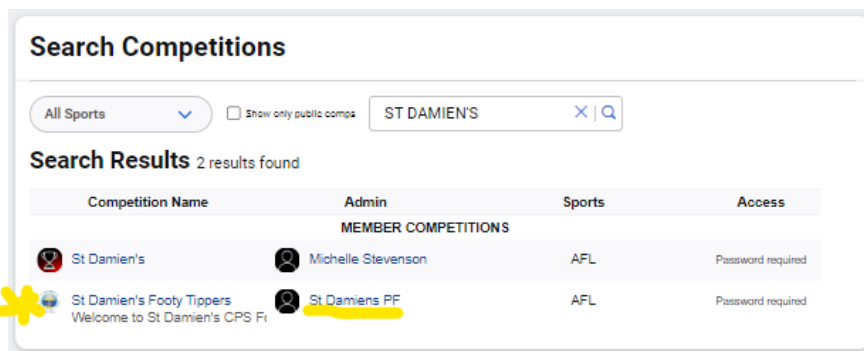

Select the second competition group on the list **ST DAMIEN'S FOOTY TIPPERS**