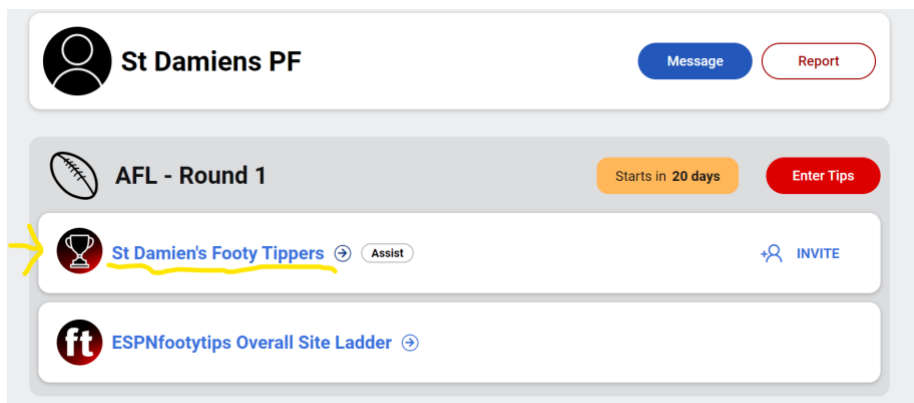

FOR EXISTING ACCOUNTS

For existing ESPN Footy Tipping users, search for **ST DAMIEN'S** in the Search Competitions field and follow the steps above.

SUBMITTING TIPS

To submit your footy tips, select **ST DAMIEN'S FOOTY TIPPERS** from your dashboard, and then select **TIP NOW!**