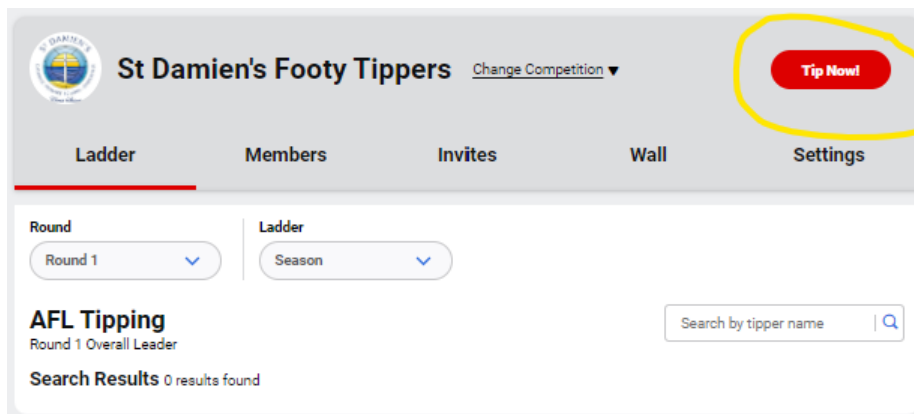

FOR EXISTING ACCOUNTS

For existing ESPN Footy Tipping users, search for **ST DAMIEN'S** in the Search Competitions field and follow the steps above.

SUBMITTING TIPS

To submit your footy tips, select **ST DAMIEN'S FOOTY TIPPERS** from your dashboard, and then select **TIP NOW!**