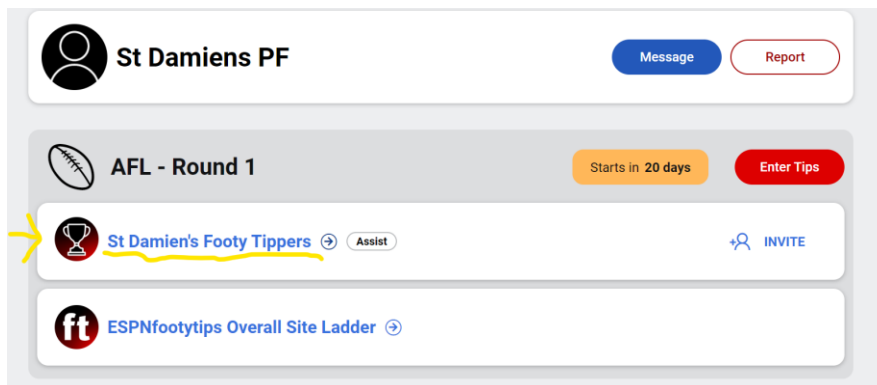

At the following screen, click on the name **ST DAMIEN'S FOOTY TIPPERS**