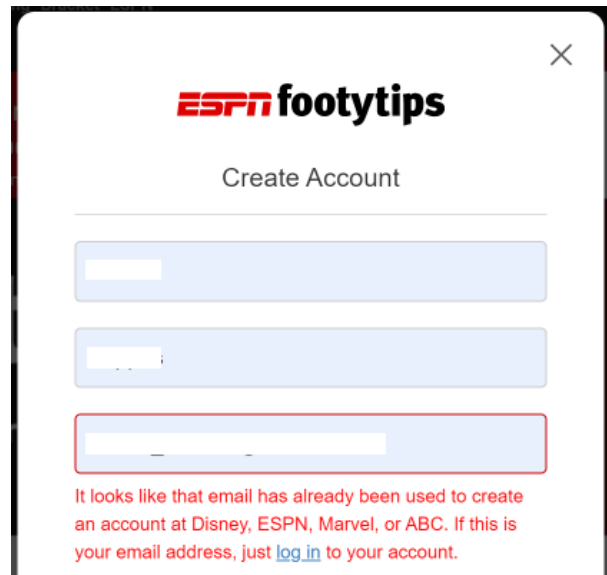

A screenshot of the ESPN Footy Tips "Create Account" pop-up form. The form is white with a black border and a close button (X) in the top right corner. It features the ESPN Footy Tips logo at the top. Below the logo is the title "Create Account". The form contains several input fields: "First Name" (with a red border and a red error message "Please enter your first name."), "Last Name", "Email Address", "Display Name", and "Password (case sensitive)". Below the password field is a checkbox labeled "Show password". At the bottom, there is a "Gender (Optional)" section with two buttons: "Male" and "Female".

Please note, if your email address is linked to a Disney, ESPN, Marvel, or ABC Profile, select [LOG IN](#) to your account from the pop-up.

Otherwise, complete your personal information in the account creation form and select [SIGN UP](#)