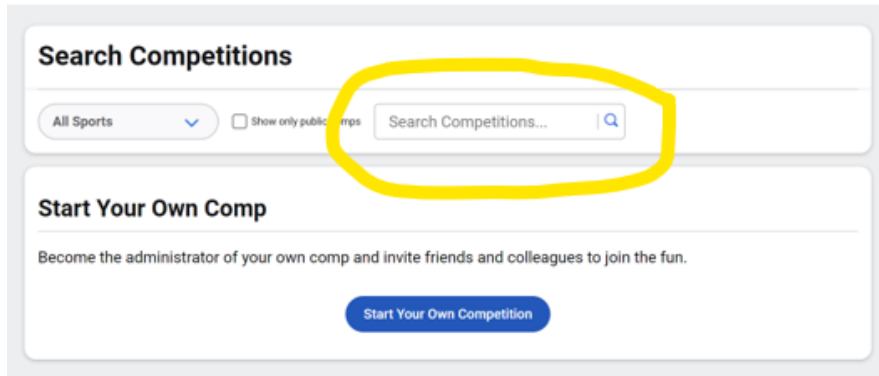

In the SEARCH COMPETITIONS field, type in **ST DAMIEN'S**